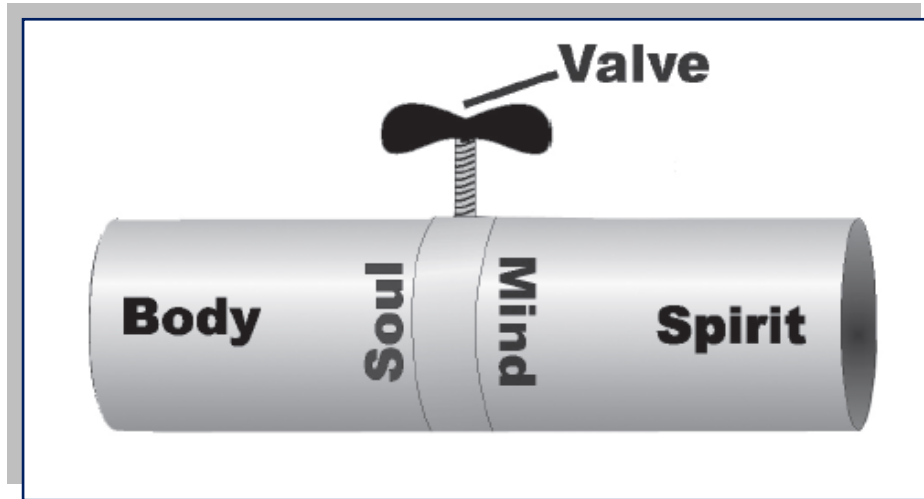

Page 3

DIAGRAM #3

This illustrates:

- The soul is the “middleman” which regulates what can flow from your spirit into your body (or your natural life; or your experience).

The degree to which God’s supernatural life flows into your natural life is determined by the openness of your soul.